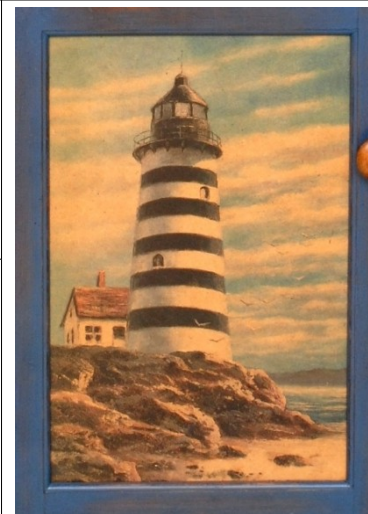

# WEST WOOD PRINTS

Bear

Bear Family

Bear Family

Moose

Deer

Cabin

Pine Cone

Pine Cone

Fish

Trout Valley Farm

Lighthouse

2 Fish

Rooster

\* Images will be stretched to fit panel. Substitutions and/or alterations may occur without notice.