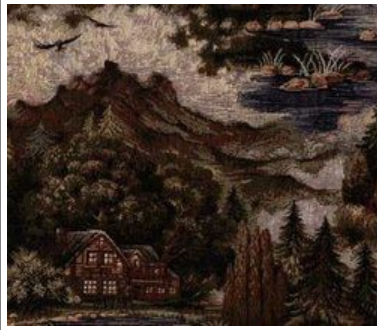

# STANDARD PATTERN FABRIC OPTIONS

Balsam Lake

Bradley

Field and Stream

Great Outdoors Meadow

Ottawa Sand

Big Sky

Peter's Cabin

Starlight Sierra

Westwind

Cabela

Northern Oak

White Pine Dusk

White Pine Sage

Marisol

Athena