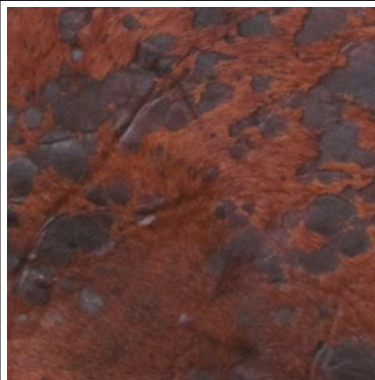

Sophie Copper

Stagecoach Chocolate

Stagecoach Dark Brown

Stagecoach Redwood

Stagecoach Saddle

Thoroughbred Brown

Castiglia Tobacco

Dallas Rose Cocoa

Yucatan Brandy

Brindle Hair-On-Hide

Carmel Holland Hair-On-Hide

Dakota Highlights Hair-On-Hide

Colors may vary from shown on your screen. View a wider range of fabrics in store.